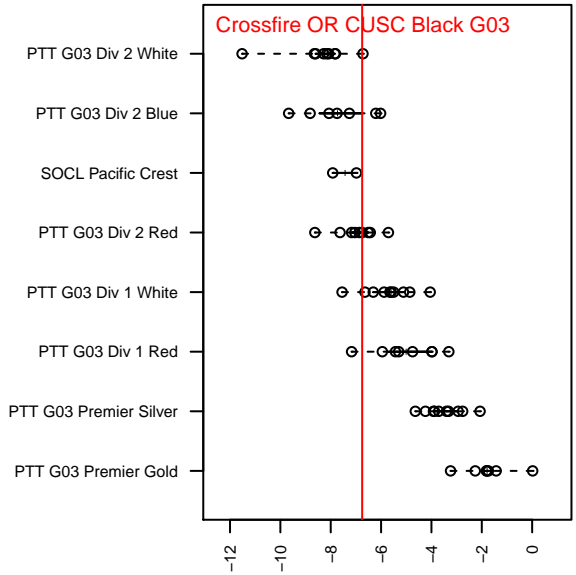

# Crossfire OR CUSC Black G03

Crossfire Oregon  
 Clackamas, OR  
 G03 total strength=450  
 attack=0.42 defense=0.21  
 fall league = PTT G03 Div 2 Red  
 spr league = Spr OYS G03 Div 2 Red  
 notes= House 2015

alt names used:  
 CUSC 03 Black  
 CUSC 03G Black House

Venues played:  
 2015 PTT G03 Division 2 Red  
 2015 Spr OYS G03 Division 2 Red

**Crossfire OR CUSC Black G03**  
 Dots are actual minus expected GF (blue circles) and GA (red triangles).  
 Blue line is smoothed change in attack strength. Red is smoothed change in defense strength.

**attack and defense variance (black dot)  
relative to other teams  
and top 10 in region**

**attack and defense rating  
relative to others at age  
and all opponents in last 13 months**

**Performance relative to 13 month average**